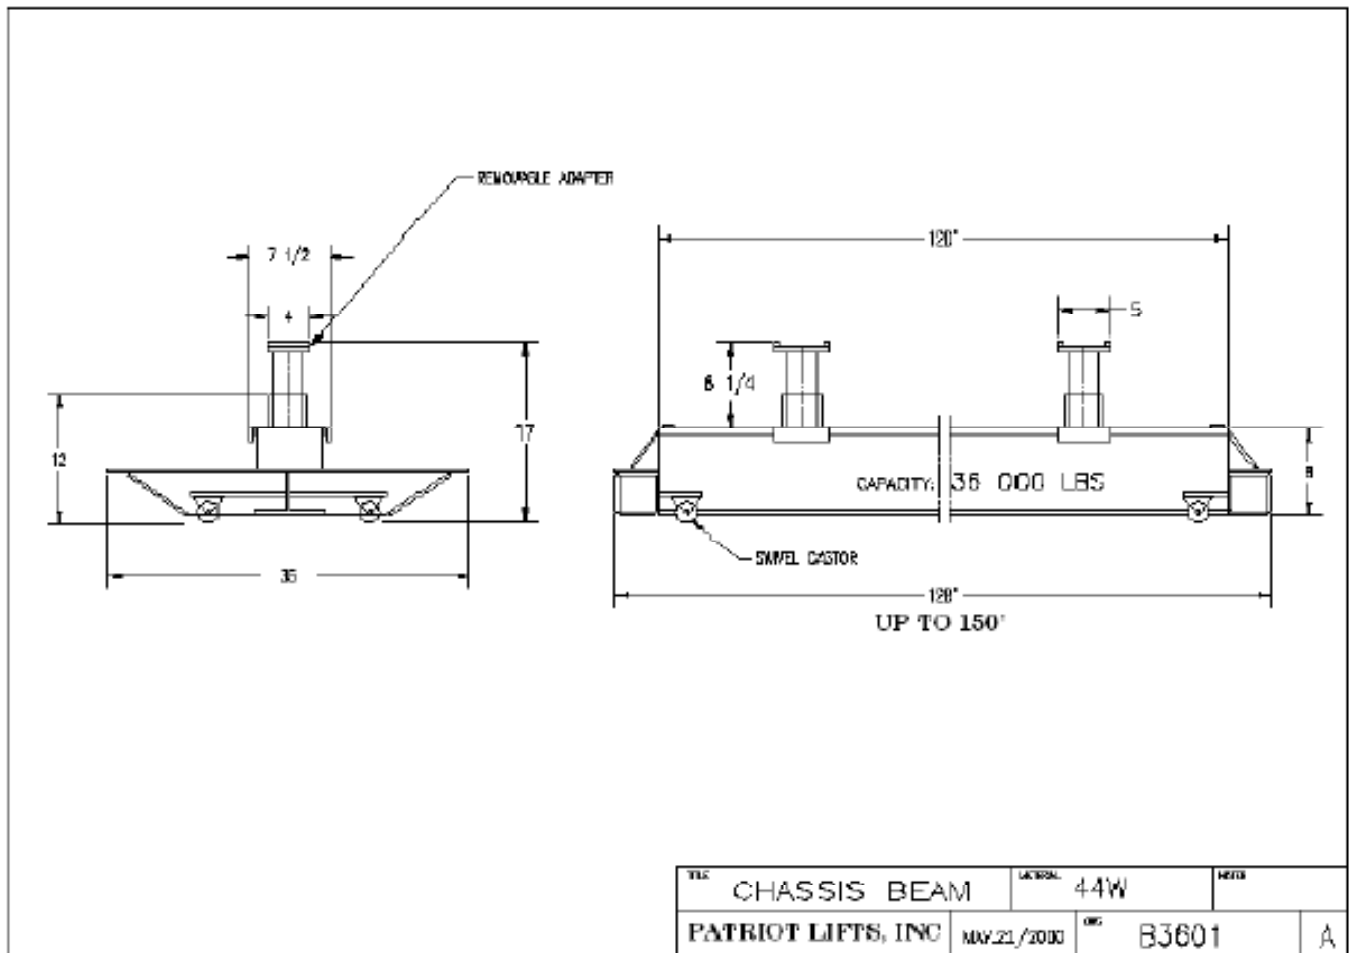

# Patriot Lifts, Inc.

MS-CLB18 36,000 lb capacity Chassis Lifting Beam

Interstate Lift & Equipment Company, Inc

1001 Ruth Ln, Niles, MI. 49120

Phone: 269-684-8098 Fax: 269-684-1013 Web: [www.InterstateLift.com](http://www.InterstateLift.com)